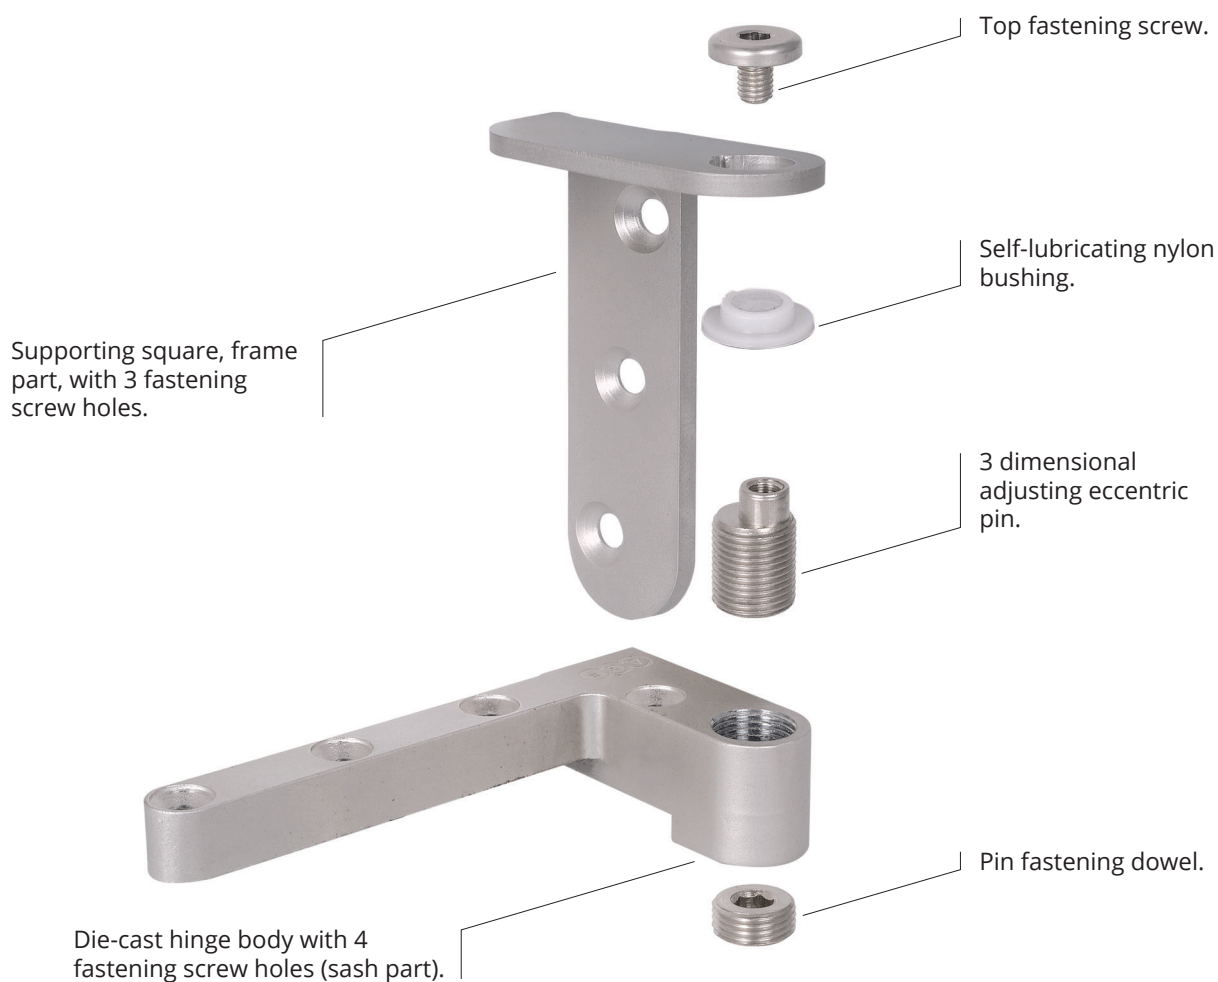

COMPACT hinge

The compact with excellent performances!

*Designed for flush doors
up to a minimum
thickness of 35 mm.*

The rotating body of the hinge has minimum dimensions in order to reduce the visibility when door is closed.

COMPACT hinge - The compact with excellent performances!

So much precision in a little room

The eccentric pin allows the adjustment on 3 dimensions when door is installed.

The special shape of the hinge allows a 180° opening.

Available in Matt nickel plated finish.