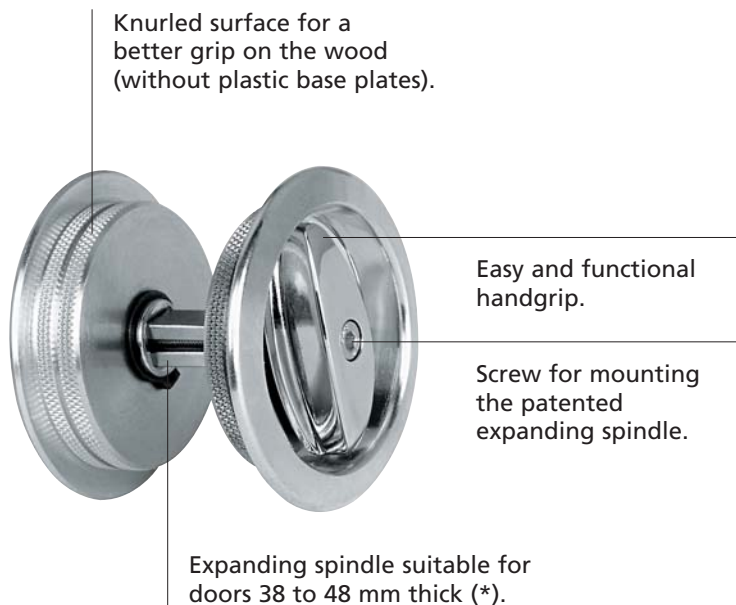

# SCIVOLA TT

Lock for sliding doors

*Elegant,  
functional,  
reliable!*

*The new SCIVOLA TT  
lock revolutionises  
the world of the  
sliding door locks  
with a new locking  
"concept"...*

In order to allow improved closing, the dimensions of the strike have been modified.

Two opposing hooks throw throws from the lock forend and rotate onto the striker plate when closing.

# SCIVOLA TT - Lock for sliding doors

## Handles with patented fast fixing

(\* ) 34-53 mm with proper components.

Round handle kits

									
<b>A</b>	1		1		1	1			
<b>B</b>	1	1	1	1	1			2	
<b>E</b>			1						2
<b>G</b>			1					2	
<b>M</b>	1 (*)	1	1					2	
<b>P</b>	1		1	1	1				
<b>Q</b>			1		1	1			
<b>S</b>			1	1	1			2	