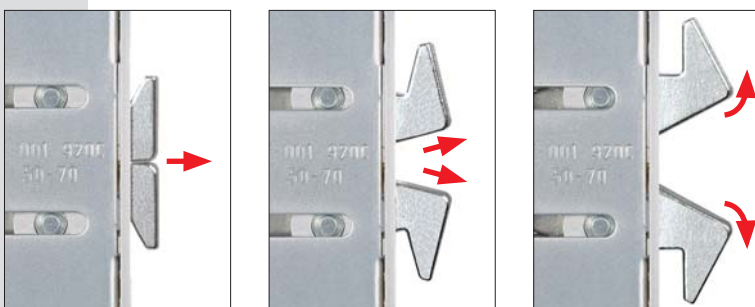

# SCIVOLA TT

Lock for sliding doors

*Elegant,  
functional,  
reliable!*

*The new SCIVOLA TT  
lock revolutionises  
the world of the  
sliding door locks  
with a new locking  
"concept"...*

In order to allow improved closing, the dimensions of the strike have been modified.

Two opposing hooks throw throws from the lock forend and rotate onto the striker plate when closing.

## Handles with patented fast fixing

(\* ) 34-53 mm with proper components.

Round handle kits

									
<b>A</b>	1		1		1	1			
<b>B</b>	1	1	1	1	1			2	
<b>E</b>			1						2
<b>G</b>			1					2	
<b>M</b>	1 (*)	1	1					2	
<b>P</b>	1		1	1	1				
<b>Q</b>			1		1	1			
<b>S</b>			1	1	1			2	