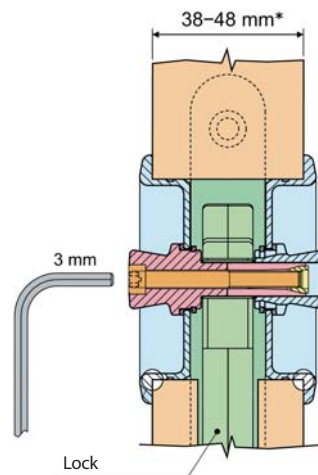

Two opposing hooks throw throws from the lock forend and rotate onto the striker plate when closing.

## Handles with patented fast fixing

(\* ) 34-53 mm with proper components.

Round handle kits

									
<b>A</b>	1		1		1	1			
<b>B</b>	1	1	1	1	1			2	
<b>E</b>			1						2
<b>G</b>			1					2	
<b>M</b>	1 (*)	1	1					2	
<b>P</b>	1		1	1	1				
<b>Q</b>			1		1	1			
<b>S</b>			1	1	1			2	