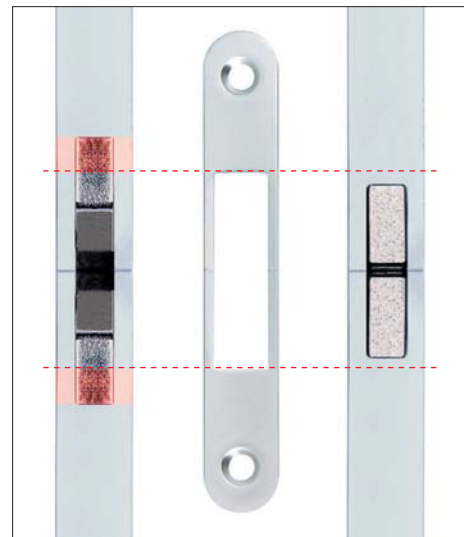

# SCIVOLA TT

Lock for sliding doors

*Elegant,  
functional,  
reliable!*

*The new SCIVOLA TT  
lock revolutionises  
the world of the  
sliding door locks  
with a new locking  
"concept"...*

In order to allow improved closing, the dimensions of the strike have been modified.

Two opposing hooks throw throws from the lock forend and rotate onto the striker plate when closing.

## Handles with patented fast fixing

(\* ) 34-53 mm with proper components.

Round handle kits

									
<b>A</b>	1		1		1	1			
<b>B</b>	1	1	1	1	1			2	
<b>E</b>			1						2
<b>G</b>			1					2	
<b>M</b>	1 (*)	1	1					2	
<b>P</b>	1		1	1	1				
<b>Q</b>			1		1	1			
<b>S</b>			1	1	1			2	

Oval handle kits

									
<b>C</b>	1		1	1	1				
<b>D</b>	1	1	1				2		
<b>F</b>			1					2	
<b>H</b>			1						2
<b>N</b>	1 (*)	1	1						2
<b>R</b>			1	1	1				
<b>T</b>			1				2		
<b>V</b>			1	2					

(\* ) Lock with key only.