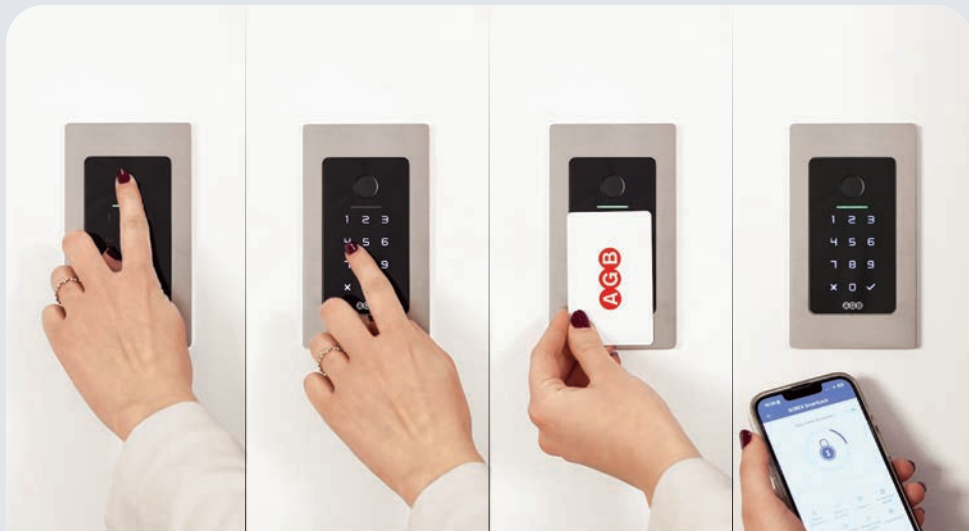

UNILOCK

Access control device

for front doors with **SENTINEL** lock

All
in one

Open, Close, Live

Four different opening modes in a single device:

Fingerprint

Up to 100
different
fingerprints.

PIN Code number

Up to 150
unique codes.

*NB. You can
share it via
email,
WhatsApp,
sms, etc...*

RFID card

Up to 200 RFID
media.

Mobile App

Unlimited
electronic
keys.

Four different permissions to manage the opening modes:

Set the days and times of access validity.

Unilock: installation on wall

Unilock: installation on sash

One App, many features

- Real-time notifications and access history.
- By adding the WiFi gateway, you can open and manage access modes remotely.
- Easy and intuitive app where you can manage several Unilock devices consecutively.