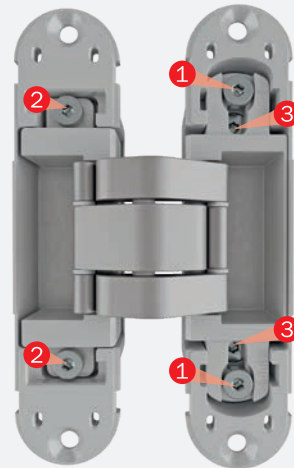

## ECLIPSE 2.1

For wooden and aluminium flush doors

Up to 60 kg  
of loading capacity  
with two hinges

Three adjustments  
completely  
independent

For wood  
and aluminium  
doors

Ideal for sashes  
covered with glass

Flush metal  
covers

MADE IN ITALY

**Adjustments**

- Pressure:  $\pm 1$  mm ①
- Vertical:  $\pm 2$  mm ②
- Horizontal:  $\pm 1,5$  mm ③

**Milling layout**

**Finishes**

03. Enamelled brass plated / 06. Nickel plated / 22. Enamelled bronze plated / 34. Matt chromium plated / 91. White / 93. Matt black