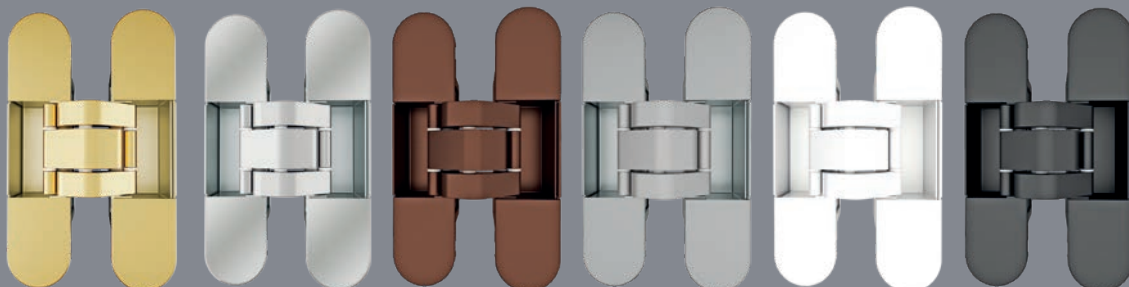

## ECLIPSE 2.1

For wooden and aluminium flush doors

Up to 60 kg  
of loading capacity  
with two hinges

Three adjustments  
completely  
independent

For wood  
and aluminium  
doors

Ideal for sashes  
covered with glass

Flush metal  
covers

MADE IN ITALY

**Adjustments**

- Pressure:  $\pm 1$  mm ①
- Vertical:  $\pm 2$  mm ②
- Horizontal:  $\pm 1,5$  mm ③

**Milling layout**

**Finishes**

03. Enamelled brass plated / 06. Nickel plated / 22. Enamelled bronze plated / 34. Matt chromium plated / 91. White / 93. Matt black