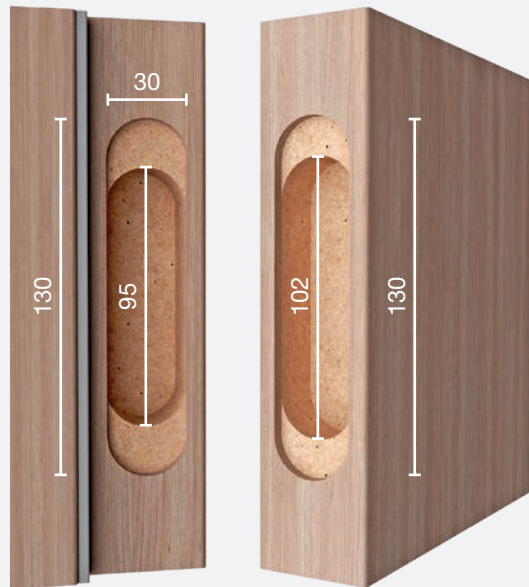

## ECLIPSE 2.1

For wooden and aluminium flush doors

Up to 60 kg  
of loading capacity  
with two hinges

Three adjustments  
completely  
independent

For wood  
and aluminium  
doors

Ideal for sashes  
covered with glass

Flush metal  
covers

MADE IN ITALY

**Adjustments**

- Pressure:  $\pm 1$  mm ①
- Vertical:  $\pm 2$  mm ②
- Horizontal:  $\pm 1,5$  mm ③

**Milling layout**

**Finishes**

03. Enamelled brass plated / 06. Nickel plated / 22. Enamelled bronze plated / 34. Matt chromium plated / 91. White / 93. Matt black