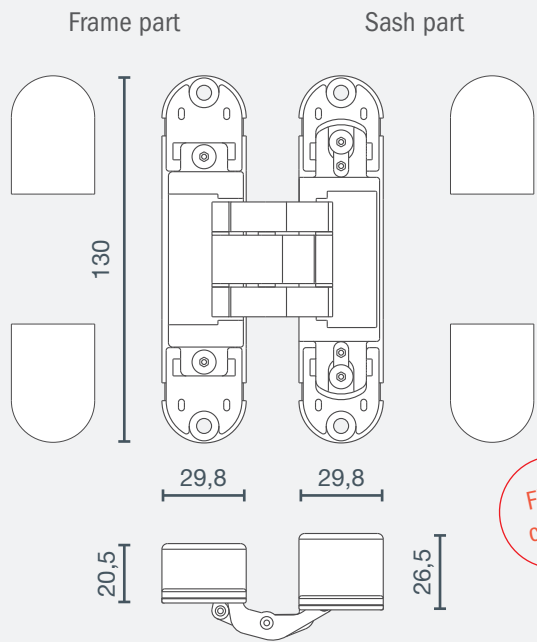

## ECLIPSE 2.1

For wooden and aluminium flush doors

Up to 60 kg  
of loading capacity  
with two hinges

Three adjustments  
completely  
independent

For wood  
and aluminium  
doors

Ideal for sashes  
covered with glass

Flush metal  
covers

MADE IN ITALY

**Adjustments**

- Pressure:  $\pm 1$  mm ①
- Vertical:  $\pm 2$  mm ②
- Horizontal:  $\pm 1,5$  mm ③

**Milling layout**

**Finishes**

03. Enamelled brass plated / 06. Nickel plated / 22. Enamelled bronze plated / 34. Matt chromium plated / 91. White / 93. Matt black