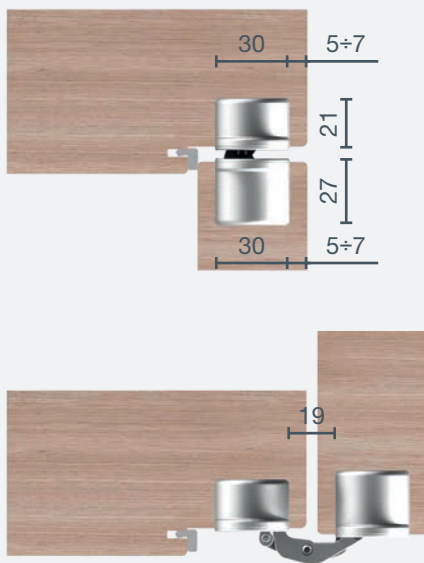

## ECLIPSE 2.1

For wooden and aluminium flush doors

Up to 60 kg  
of loading capacity  
with two hinges

Three adjustments  
completely  
independent

For wood  
and aluminium  
doors

Ideal for sashes  
covered with glass

Flush metal  
covers

MADE IN ITALY

**Adjustments**

- Pressure:  $\pm 1$  mm ①
- Vertical:  $\pm 2$  mm ②
- Horizontal:  $\pm 1,5$  mm ③

**Milling layout**

**Finishes**

03. Enamelled brass plated / 06. Nickel plated / 22. Enamelled bronze plated / 34. Matt chromium plated / 91. White / 93. Matt black