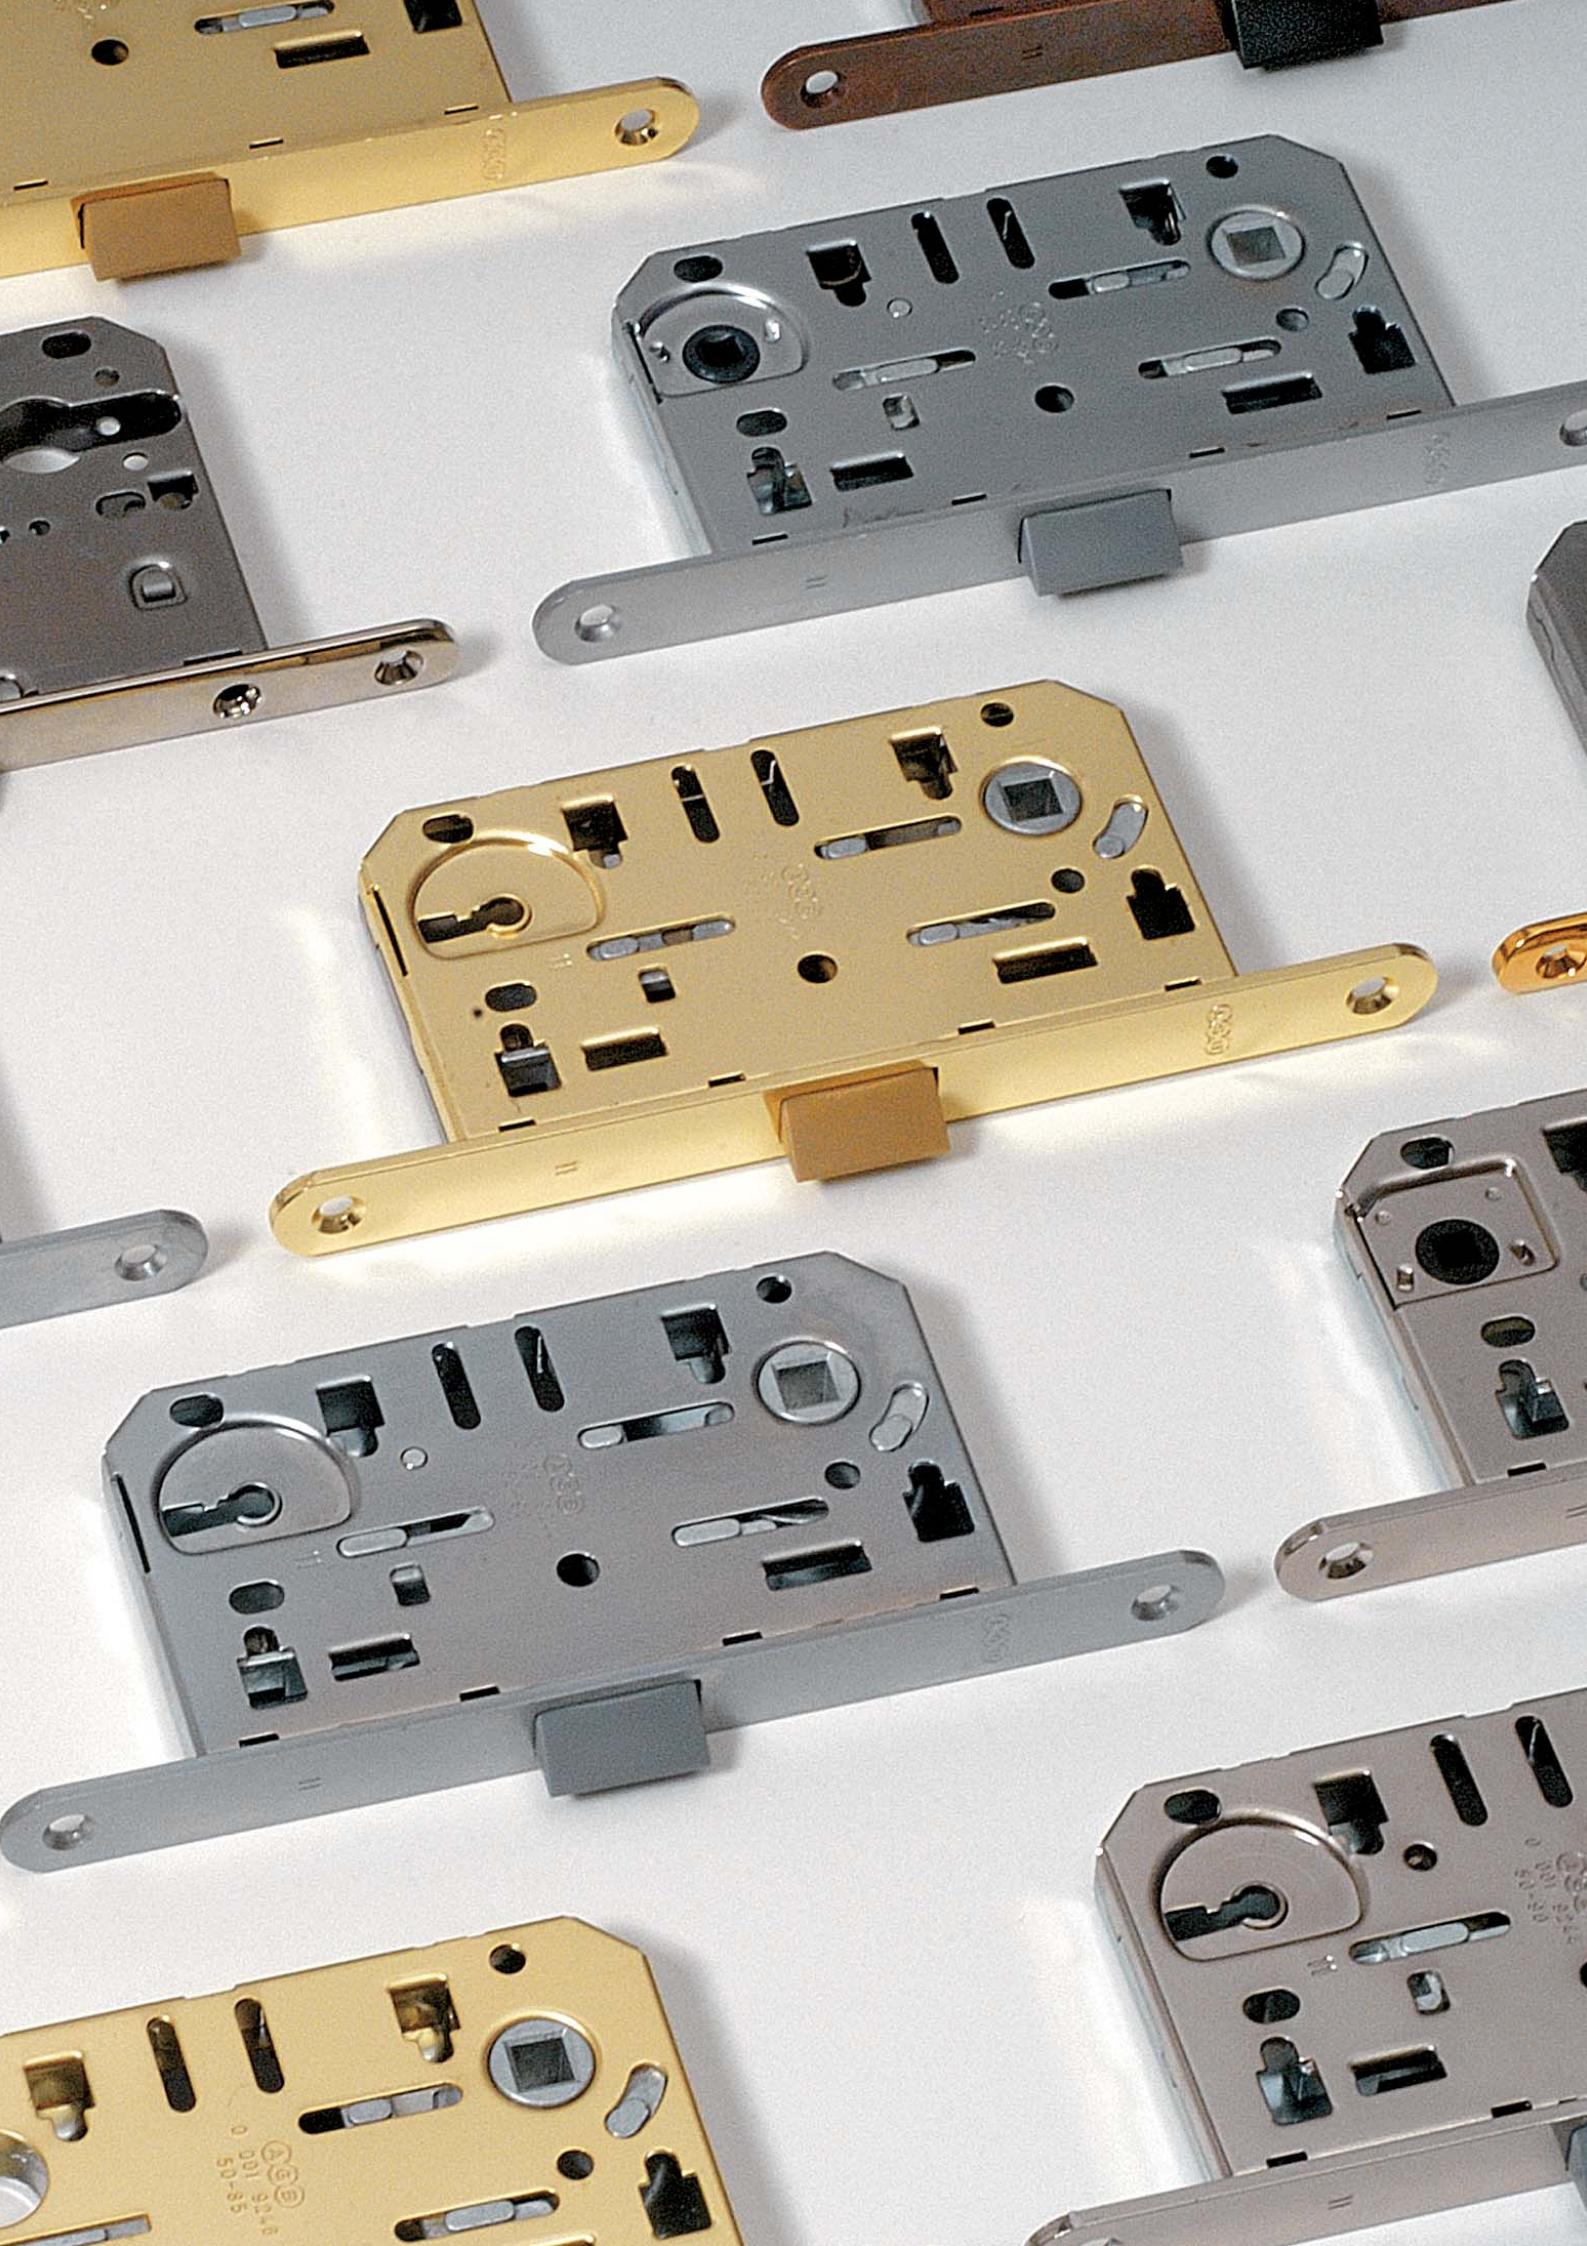

0
D012248
50-85
AEE