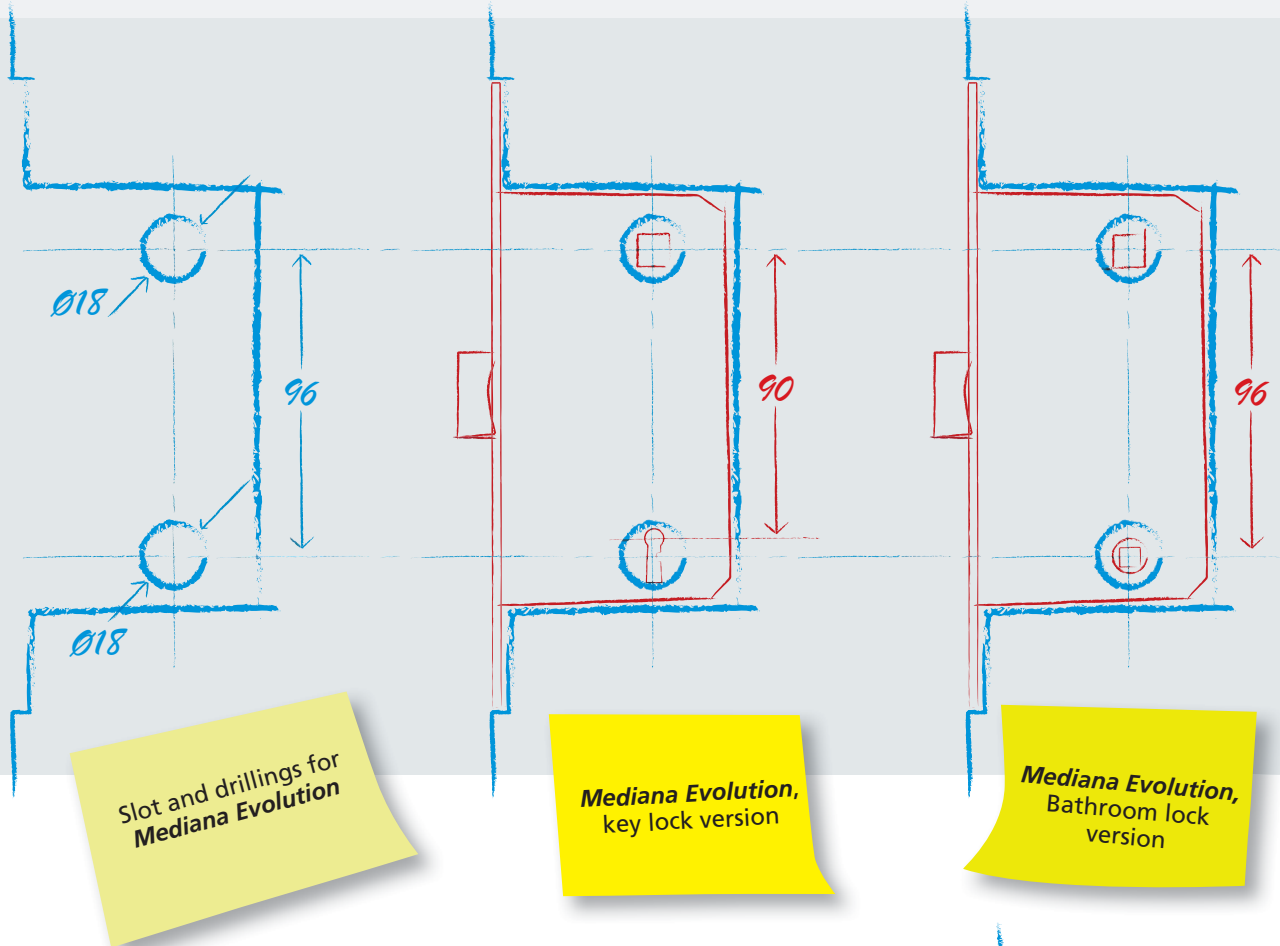

Internal AGB laboratories test

Precision comes from the heart

The MEDIANA concept is the starting point which has inspired a complete re-designing of the internal mechanism. Solid and reliable like all AGB locks, **Mediana Evolution** is made of technologically innovative materials and offers new advantages:

Replaceability for a long time.

Forend and case dimensions are compatible with Mediana ones.

MEDIANA PROGRAM FOR SLIDING DOORS

The drilling of *Mediana Evolution* allows the transformation of swinging panel doors into sliding ones.

Thanks to the short striker, a proper study of the door system allows the reversibility of door and jamb, allowing remarkable benefits for the store.

RIGHT HAND DOOR

LEFT HAND DOOR

A complete range of integrated solutions