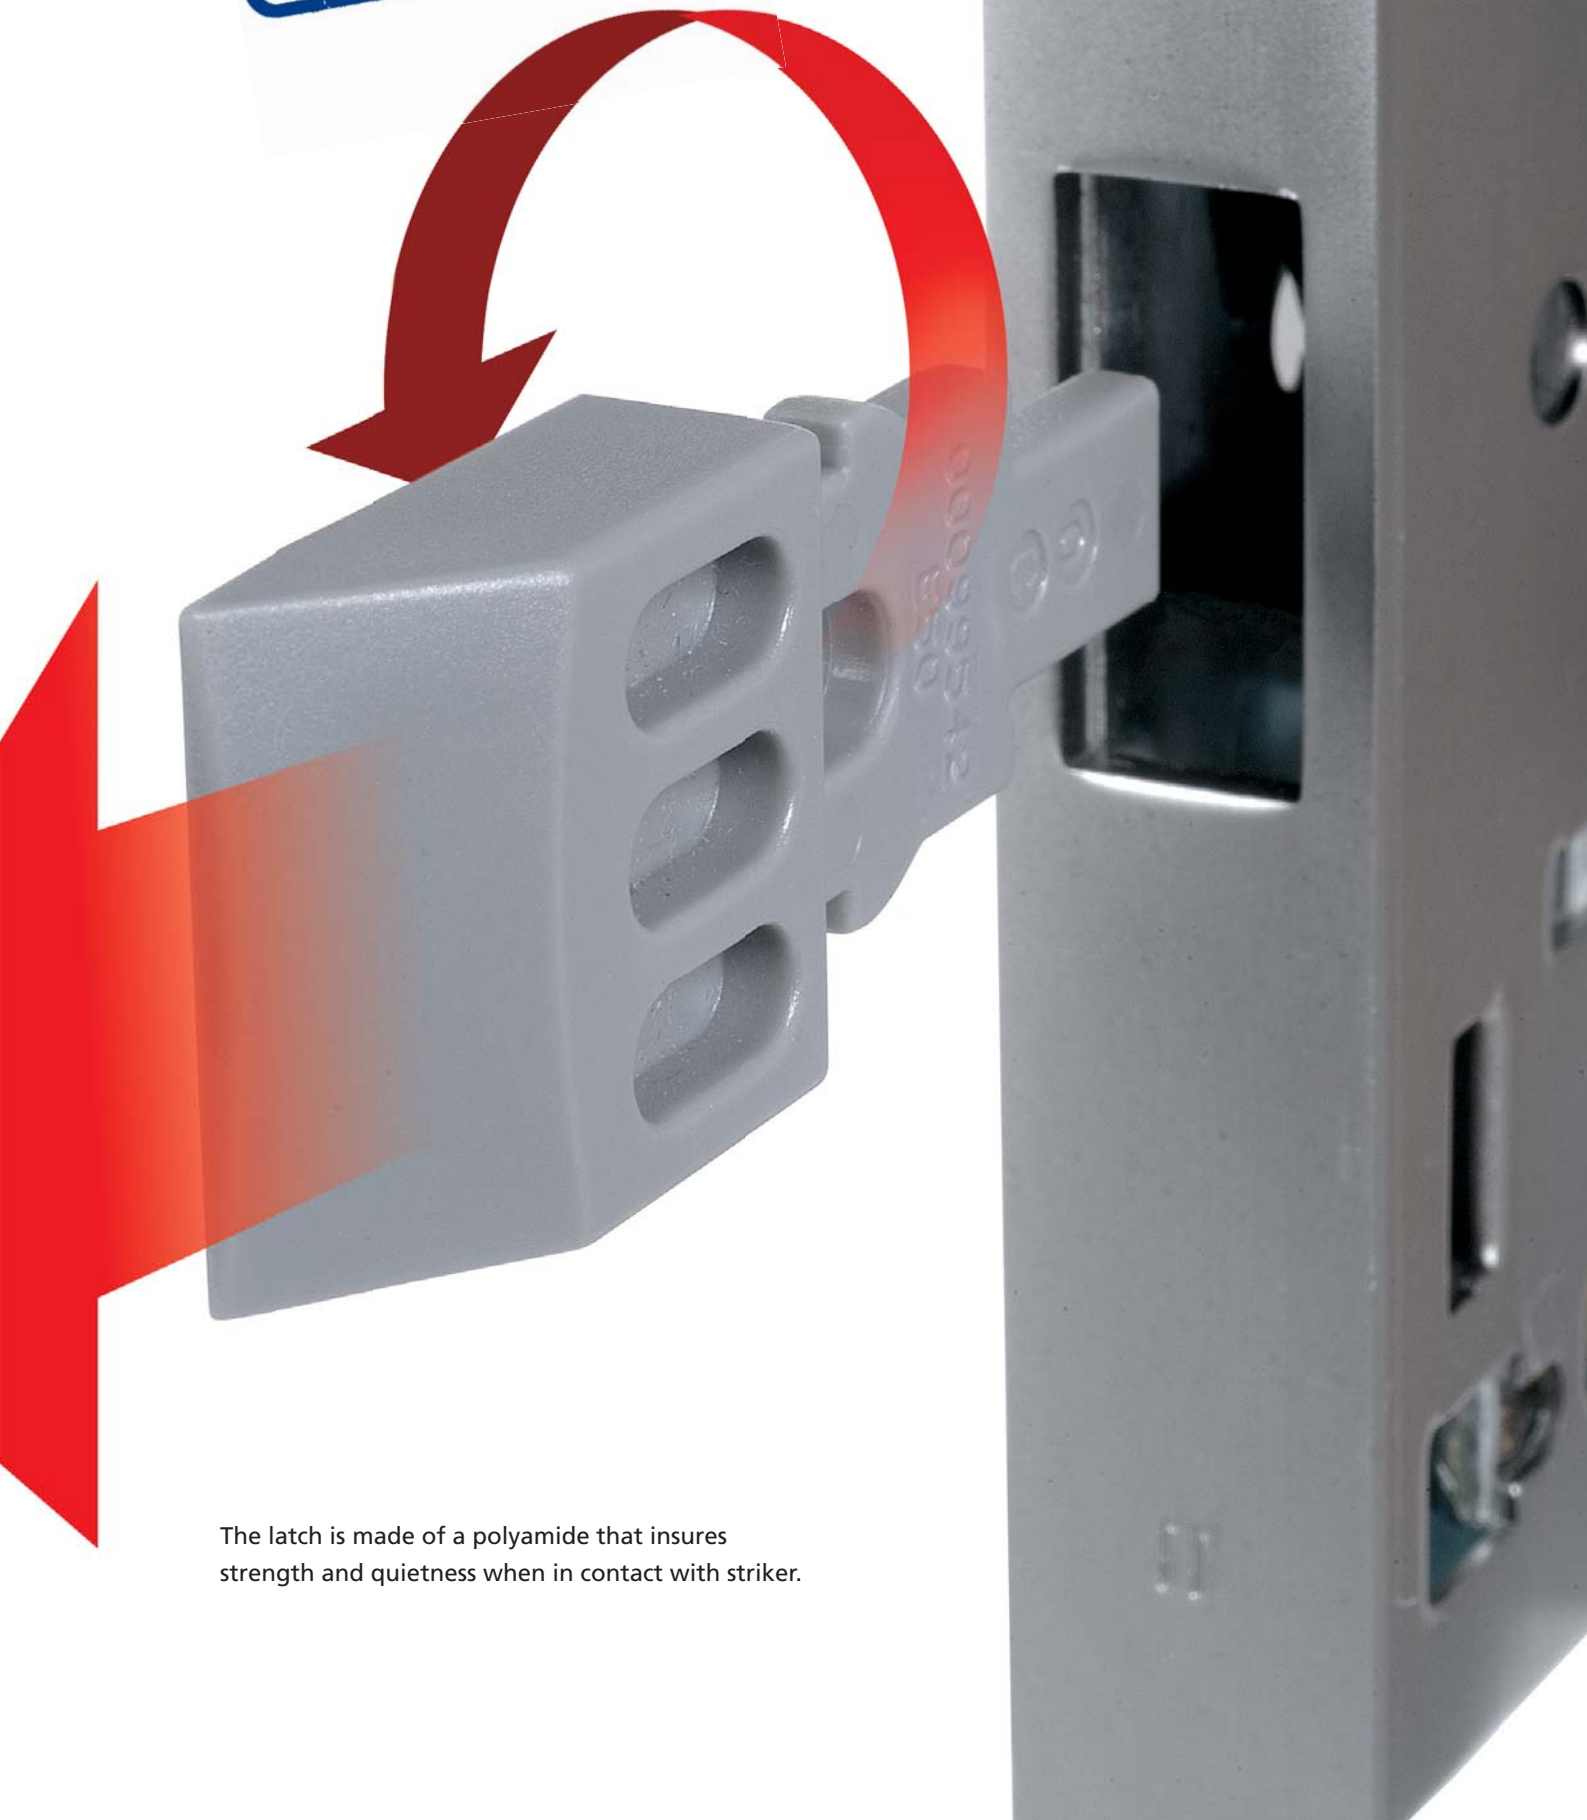

Silent, versatile, with an essential design, *Mediana Evolution* meets the market trends and the users requirements.

QUICK LATCH®

...and the handing changes

QUICK LATCH® is a new patented fast latch coupling system: just a few seconds to extract it, to orient it according to the door handing and to insert it again in its seat.

QUICK LATCH® is the only latch-system with auto-guided sliding.

*Polyamide
latch version*

*Metal latch
version*

The latch-bolt reduces the milling in the frame, notably improving beauty and reducing working time.

PATENTED

The latch is made of a polyamide that insures strength and quietness when in contact with striker.

Good sensation... excellent performance

A fast and safe movement

The opening/closing movement of the handle has been reduced to 30°. Even when the latch is blocked by the key, the handle can freely rotate, avoiding damage due to unintentional forcings.