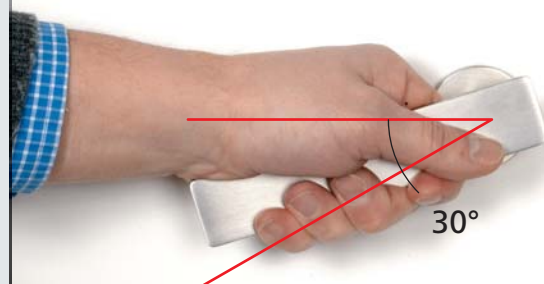

PATENTED

The latch is made of a polyamide that insures strength and quietness when in contact with striker.

Good sensation... excellent performance

A fast and safe movement

The opening/closing movement of the handle has been reduced to 30°. Even when the latch is blocked by the key, the handle can freely rotate, avoiding damage due to unintentional forcings.