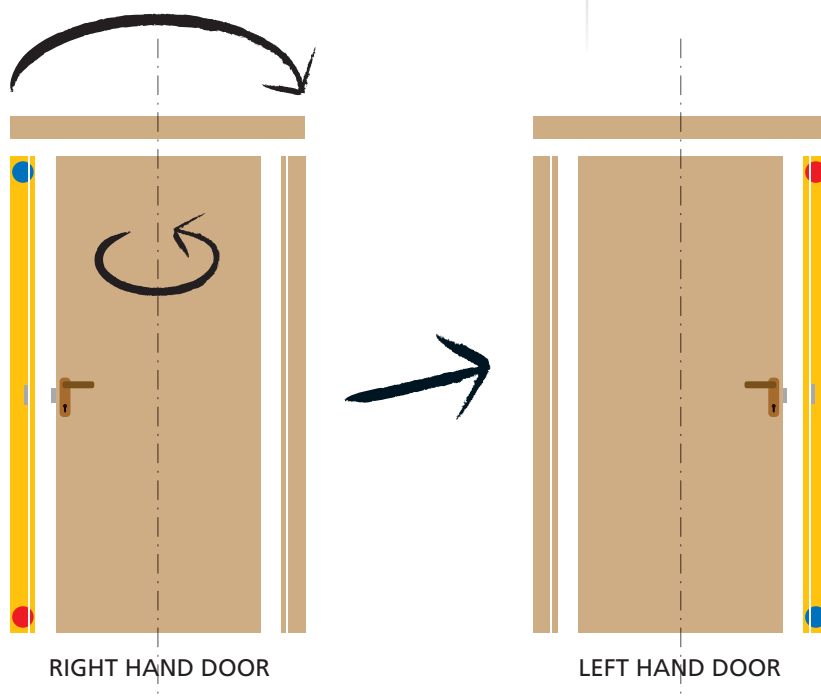

Replaceability for a long time.

Forend and case dimensions are compatible with Mediana ones.

MEDIANA PROGRAM FOR SLIDING DOORS

The drilling of *Mediana Evolution* allows the transformation of swinging panel doors into sliding ones.

Thanks to the short striker, a proper study of the door system allows the reversibility of door and jamb, allowing remarkable benefits for the store.

RIGHT HAND DOOR

LEFT HAND DOOR

A complete range of integrated solutions