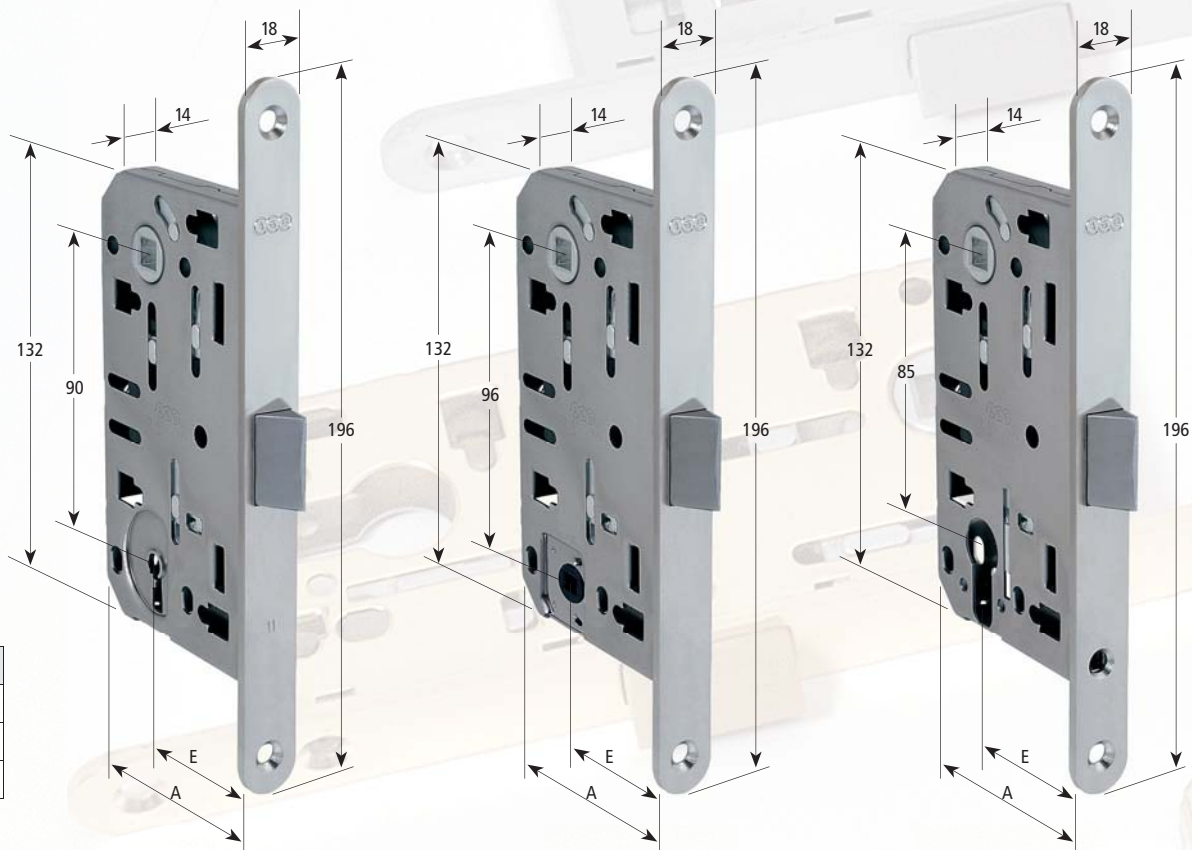

Thanks to the short striker, a proper study of the door system allows the reversibility of door and jamb, allowing remarkable benefits for the store.

RIGHT HAND DOOR

LEFT HAND DOOR

A complete range of integrated solutions

Mediana Evolution Mediana Evolution is available in many combinations among versions, forends, backsets and finishings; a range that will meet any door manufacturer's requirements.

Version		Flat forend	Convex forend	Centre	Backset	Finishing
	Key lock	18 mm	16 mm	90 mm	35 mm 50 mm 60 mm	Bronze plated Enamelled brass plated Nickel plated Matt chromium plated
	Bathroom lock	18 mm	16 mm	96 mm	35 mm 50 mm 60 mm	Bronze plated Enamelled brass plated Nickel plated Matt chromium plated
	Cylinder lock	18 mm	16 mm	85 mm	35 mm 50 mm 60 mm	Bronze plated Enamelled brass plated Nickel plated Matt chromium plated