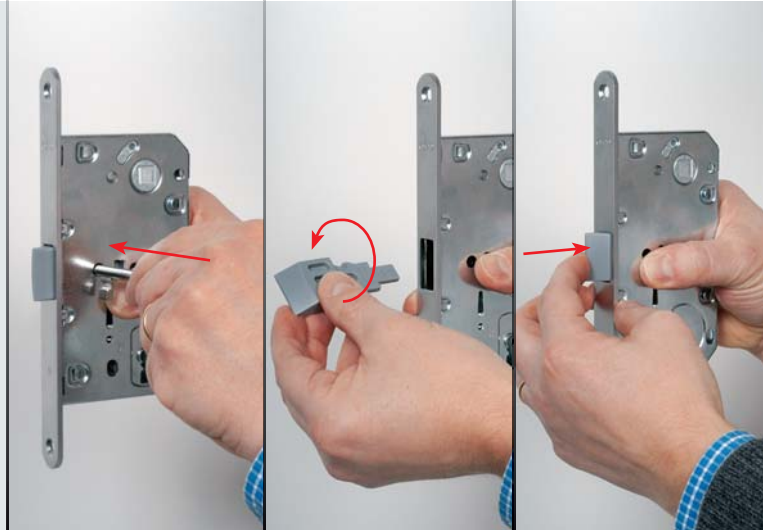

Silent, versatile, with an essential design, *Mediana Evolution* meets the market trends and the users requirements.

QUICK LATCH®

...and the handing changes

QUICK LATCH® is a new patented fast latch coupling system: just a few seconds to extract it, to orient it according to the door handing and to insert it again in its seat.

QUICK LATCH® is the only latch-system with auto-guided sliding.

*Polyamide
latch version*

*Metal latch
version*

The latch-bolt reduces the milling in the frame, notably improving beauty and reducing working time.

PATENTED

The latch is made of a polyamide that insures strength and quietness when in contact with striker.

Good sensation... excellent performance

A fast and safe movement

The opening/closing movement of the handle has been reduced to 30°. Even when the latch is blocked by the key, the handle can freely rotate, avoiding damage due to unintentional forcings.