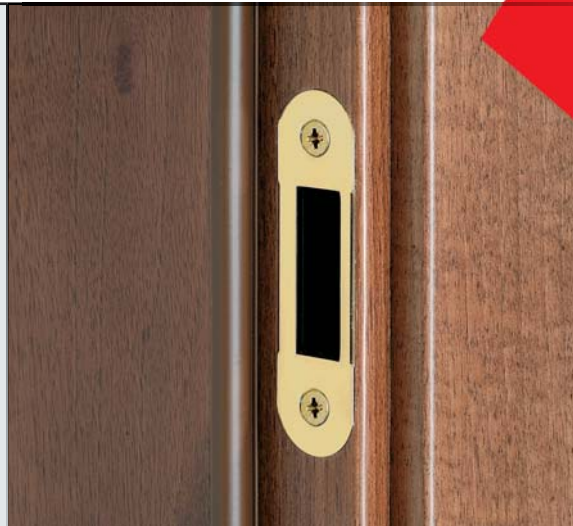

QUICK LATCH® is the only latch-system with auto-guided sliding.

*Polyamide
latch version*

*Metal latch
version*

The latch-bolt reduces the milling in the frame, notably improving beauty and reducing working time.

PATENTED

The latch is made of a polyamide that insures strength and quietness when in contact with striker.

Good sensation... excellent performance

A fast and safe movement

The opening/closing movement of the handle has been reduced to 30°. Even when the latch is blocked by the key, the handle can freely rotate, avoiding damage due to unintentional forcings.