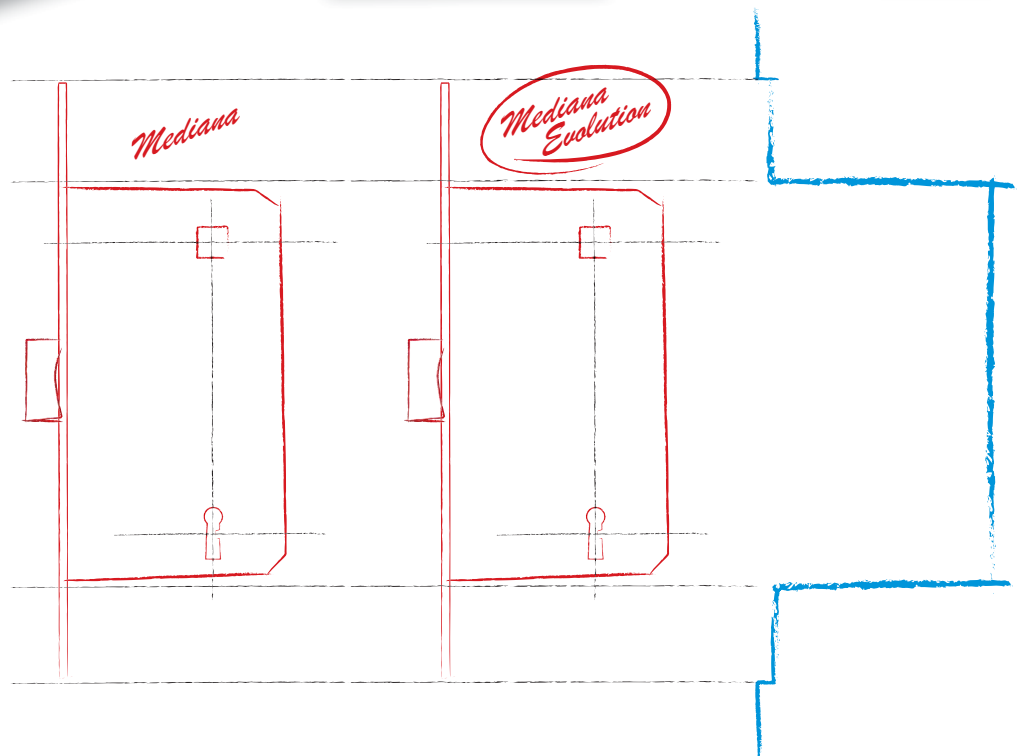

Replaceability for a long time.

Forend and case dimensions are compatible with Mediana ones.

MEDIANA PROGRAM FOR SLIDING DOORS

The drilling of *Mediana Evolution* allows the transformation of swinging panel doors into sliding ones.