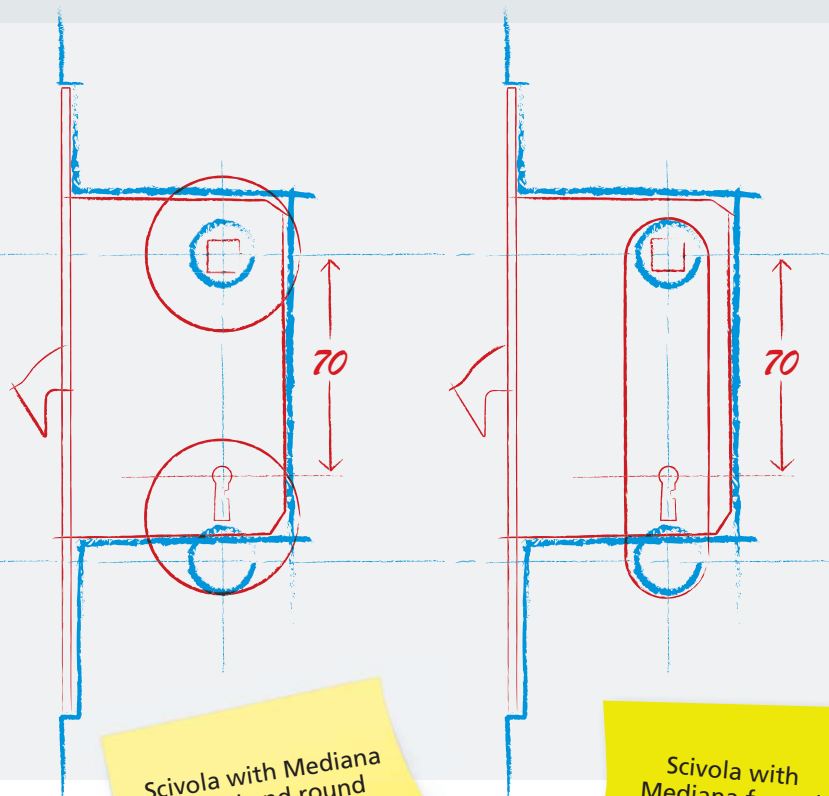

Replaceability for a long time.

Forend and case dimensions are compatible with Mediana ones.

MEDIANA PROGRAM FOR SLIDING DOORS

The drilling of *Mediana Evolution* allows the transformation of swinging panel doors into sliding ones.