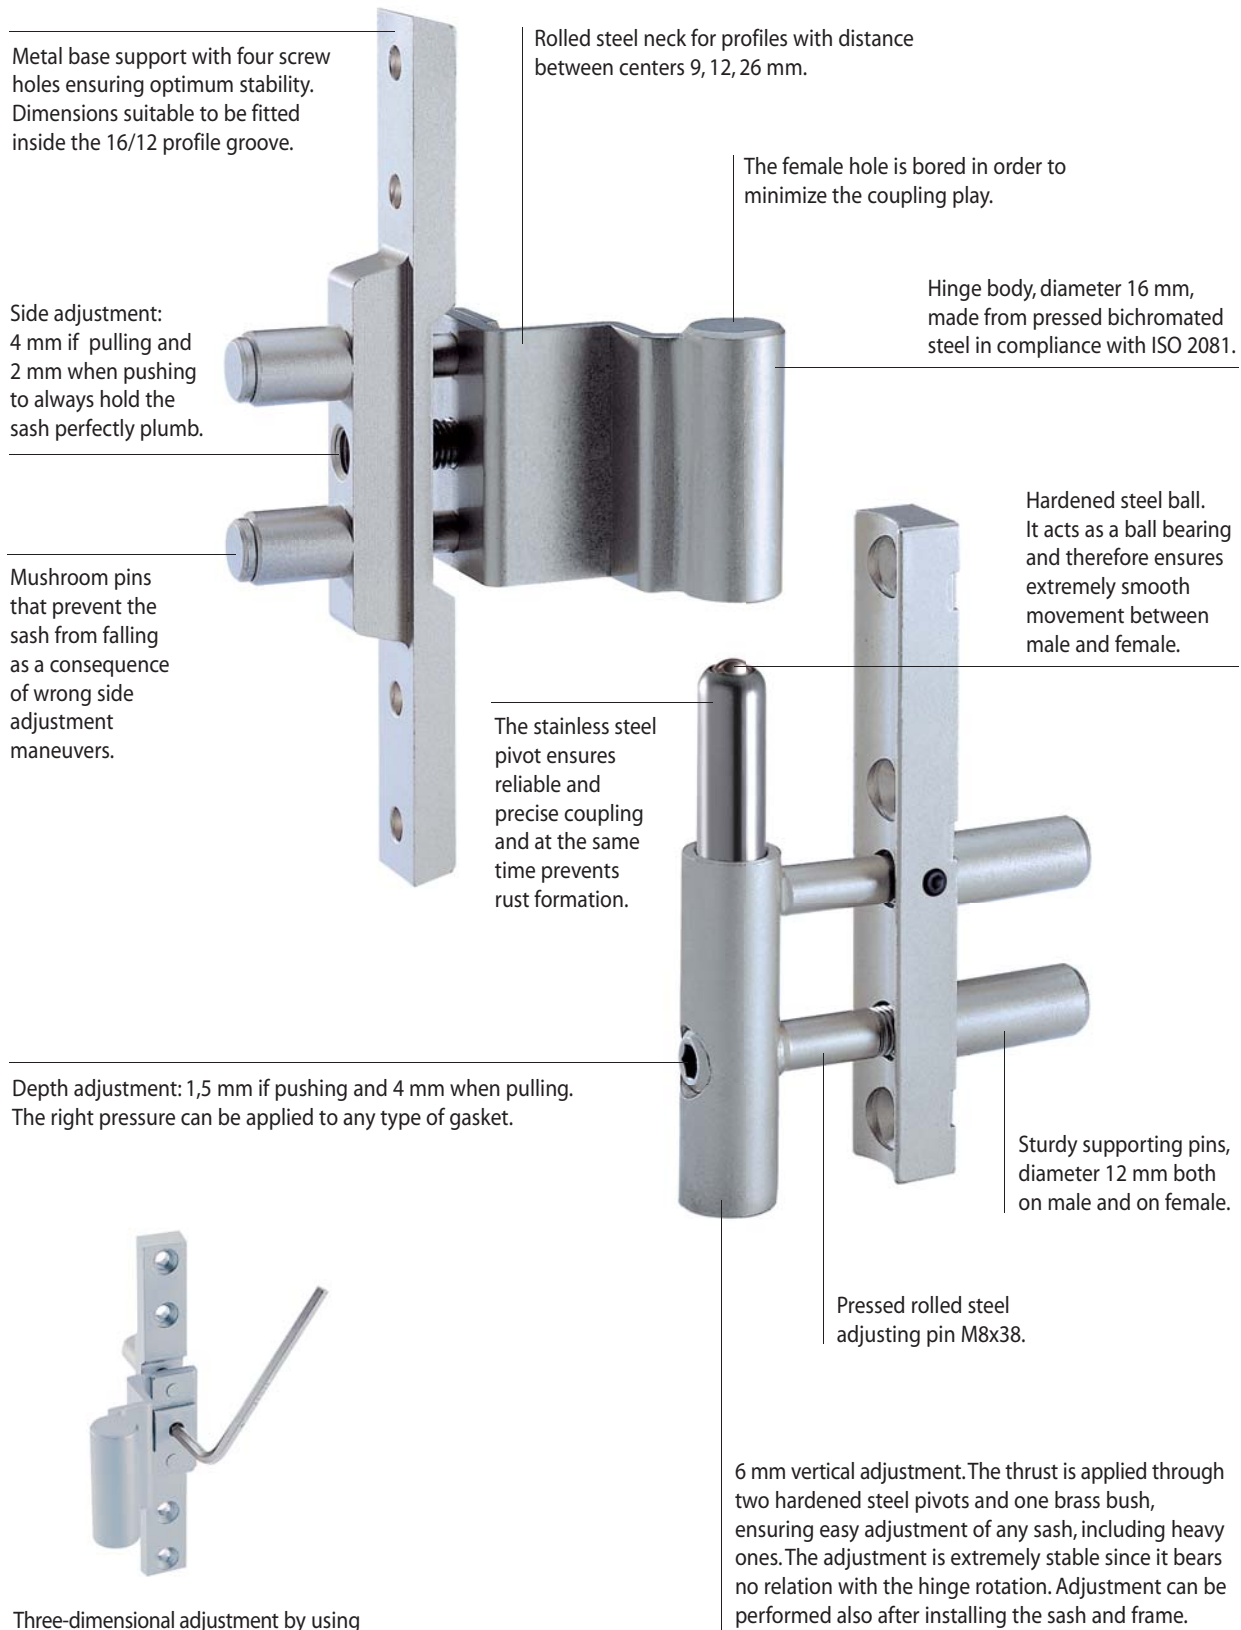

# Composit

Adjustable hinges for composite and PVC systems

# COMPOSIT - Adjustable hinges for composite and PVC systems

Three-dimensional adjustment by using an Allen key.

Jigs that can be adapted to all profiles are available, for quick and accurate hinge fitting.