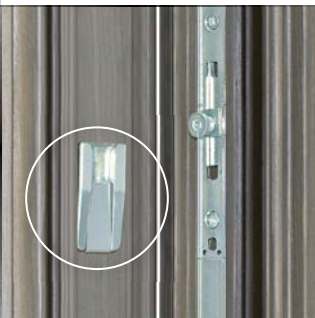

Artech intensifies the beauty of the window and provides a new concept in design.

MINIMAL

WELL-DETAILED COMPONENTS

Plana concealed hinge

150 kg load capacity to support wide balcony doors. Providing high performance insulation and anti-burglary security. Plana seamlessly complements minimalist flush sash window design.

Minimalist styling open and closed

When the sash is open, the design of espagnolette is elegant and minimalist. With the innovative hooking system the handle disappears behind the rod.

Strikers with concealed screws