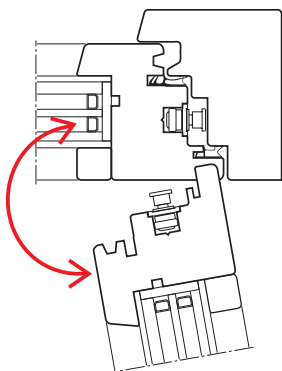

Beautiful and safe.

Cam strikers

Tilt striker

DSS striker

Flush sash

Artech Plana achieves flush sash windows with a minimum gap between the sash and frame.

Creating the perfect solution for flush sash windows and wooden panelling.