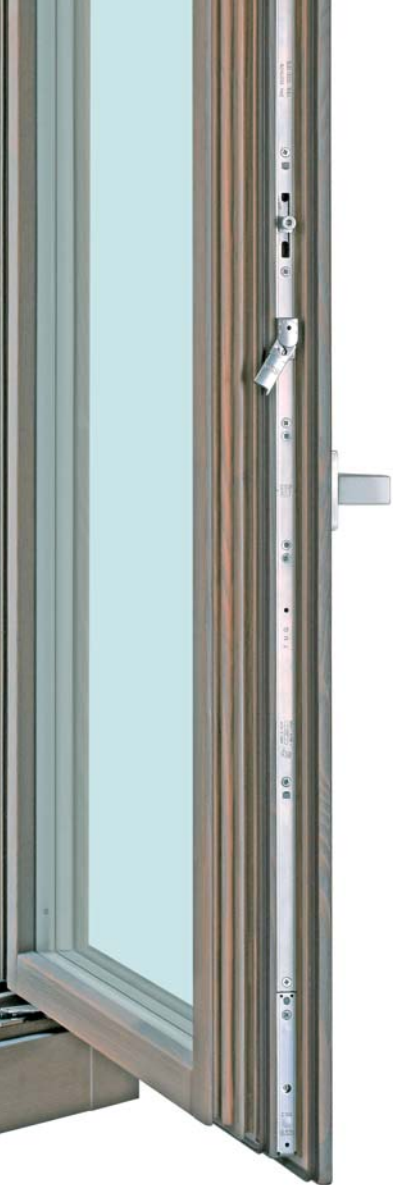

MINIMAL

WELL-DETAILED COMPONENTS

Plana concealed hinge

150 kg load capacity to support wide balcony doors. Providing high performance insulation and anti-burglary security. Plana seamlessly complements minimalist flush sash window design.

Minimalist styling open and closed

When the sash is open, the design of espagnolette is elegant and minimalist. With the innovative hooking system the handle disappears behind the rod.