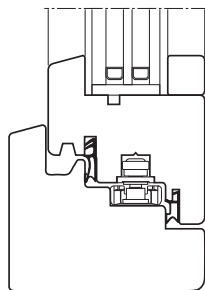

Artech intensifies the beauty of the window and provides a new concept in design.

MINIMAL

WELL-DETAILED COMPONENTS

Plana concealed hinge

150 kg load capacity to support wide balcony doors. Providing high performance insulation and anti-burglary security. Plana seamlessly complements minimalist flush sash window design.