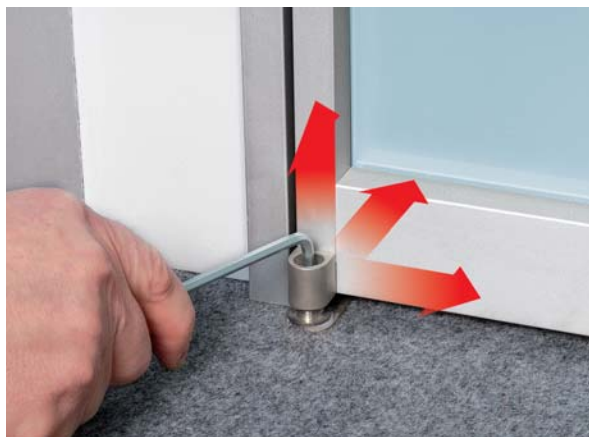

# COMPACT hinge

The compact with excellent performances!

*Designed for flush doors  
up to a minimum  
thickness of 35 mm.*

The rotating body of the hinge has minimum dimensions in order to reduce the visibility when door is closed.

## COMPACT hinge - The compact with excellent performances!

### So much precision in a little room

The eccentric pin allows the adjustment on 3 dimensions when door is installed.

The special shape of the hinge allows a 180° opening.

Available in matt nickel plated and Enamelled brass plated finishes.